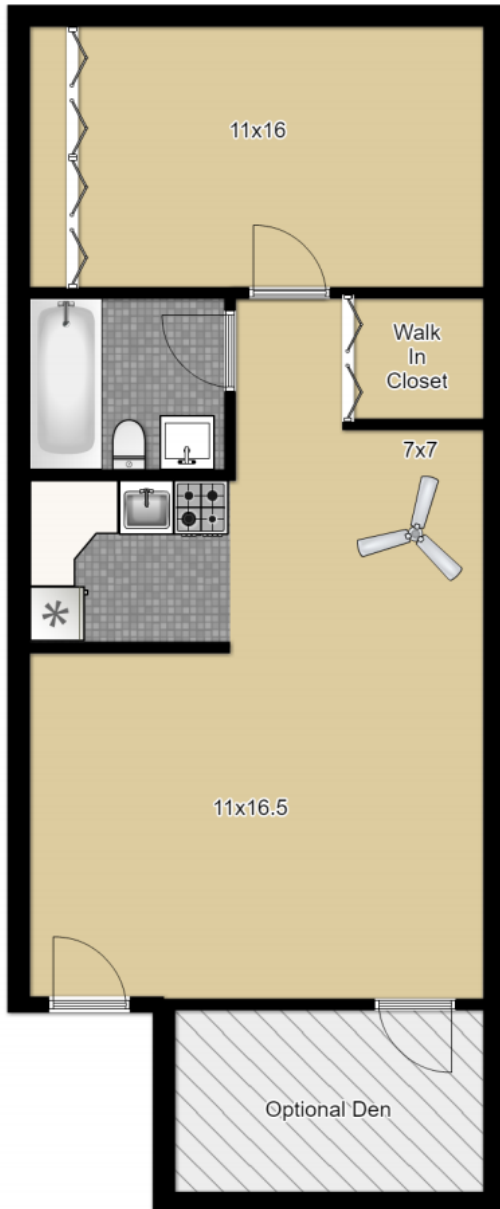

Apartment Style

- Gas heat included in rent
- Laundry room in each building
- Ceiling fan in dining area
- Dishwashers in renovated units

1 bedroom 722-822 sq. ft.

2 bedrooms 935-975 sq. ft.