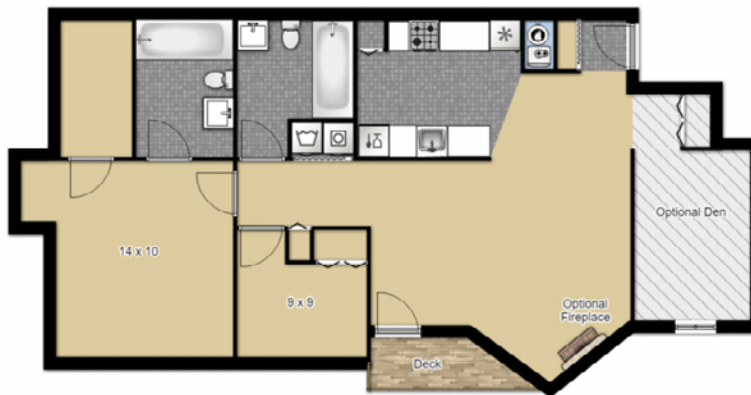

Garden Style

- Washer & dryer in each unit
- Balcony or patio
- Individually controlled air & heat
- Dishwasher
- Third floors have fireplaces and cathedral ceilings

1 bedroom 742-859 sq. ft.

2 bedroom junior 942-1044 sq. ft.

2 master 1025 sq. ft.